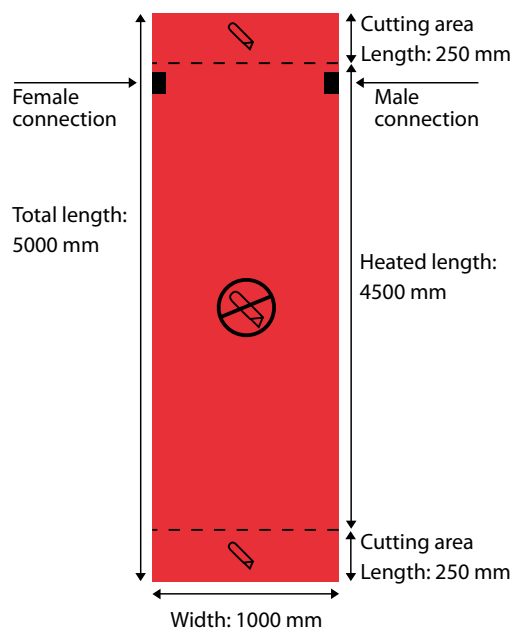

Product Features

Easy installation
Fast responding floor heat
Even heat distribution
17 dB sound reduction
Low building height 8 mm
No use of screed.
Removable
5-year warranty

Standard compliance

IEC 60335-2-96
(with Devidry™ Pro Kit)

IEC 60335-2-106
(with Devidry™ Plug Kit)

Certificate
KEMA

Technical details

Height	8 mm
Mains voltage	230 V (50 Hz)
Max. Amps per Devidry™ System	10A
IP rating for Devidry™ Element	IP X7
Output	55 W/m² on wooden subfloors 100 W/m² on concrete subfloors
Sound reduction value	17 db
Insulation value (U-value)	8 W/m² K

Devidry™ elements		Heated area	Net output
89300000	Devidry 55, 1 m²	0,4 m²	22 W
89300002	Devidry 55, 2 m²	1,4 m²	77 W
89300004	Devidry 55, 3 m²	2,4 m²	132 W
89300006	Devidry 55, 4 m²	3,4 m²	187 W
89300008	Devidry 55, 5 m²	4,4 m²	242 W
89300020	Devidry 100, 1 m²	0,4 m²	40 W
89300022	Devidry 100, 2 m²	1,4 m²	140 W
89300024	Devidry 100, 3 m²	2,4 m²	240 W
89300026	Devidry 100, 4 m²	3,4 m²	340 W
89300028	Devidry 100, 5 m²	4,4 m²	440 W

Accessories

89300030	Devidry FM1	Filler material, 1 m²
89300031	Devidry FM2	Filler material, 2 m²
89300032	Devidry FM4	Filler material, 4 m²
19911110	Devidry™ X25	Extension Cord, 25 cm
19911111	Devidry™ X100	Extension Cord, 100 cm
19911112	Devidry™ X200	Extension Cord, 200 cm
19405856	Devi tape 38 mm x 50 m	For fixing elements

DEVI A/S

Ulvehavevej 61
DK-7100 Vejle
Tel: +45 7642 4700
Fax: +45 7642 4701
www.devi.com

DEVI ™
Member of the Danfoss Group